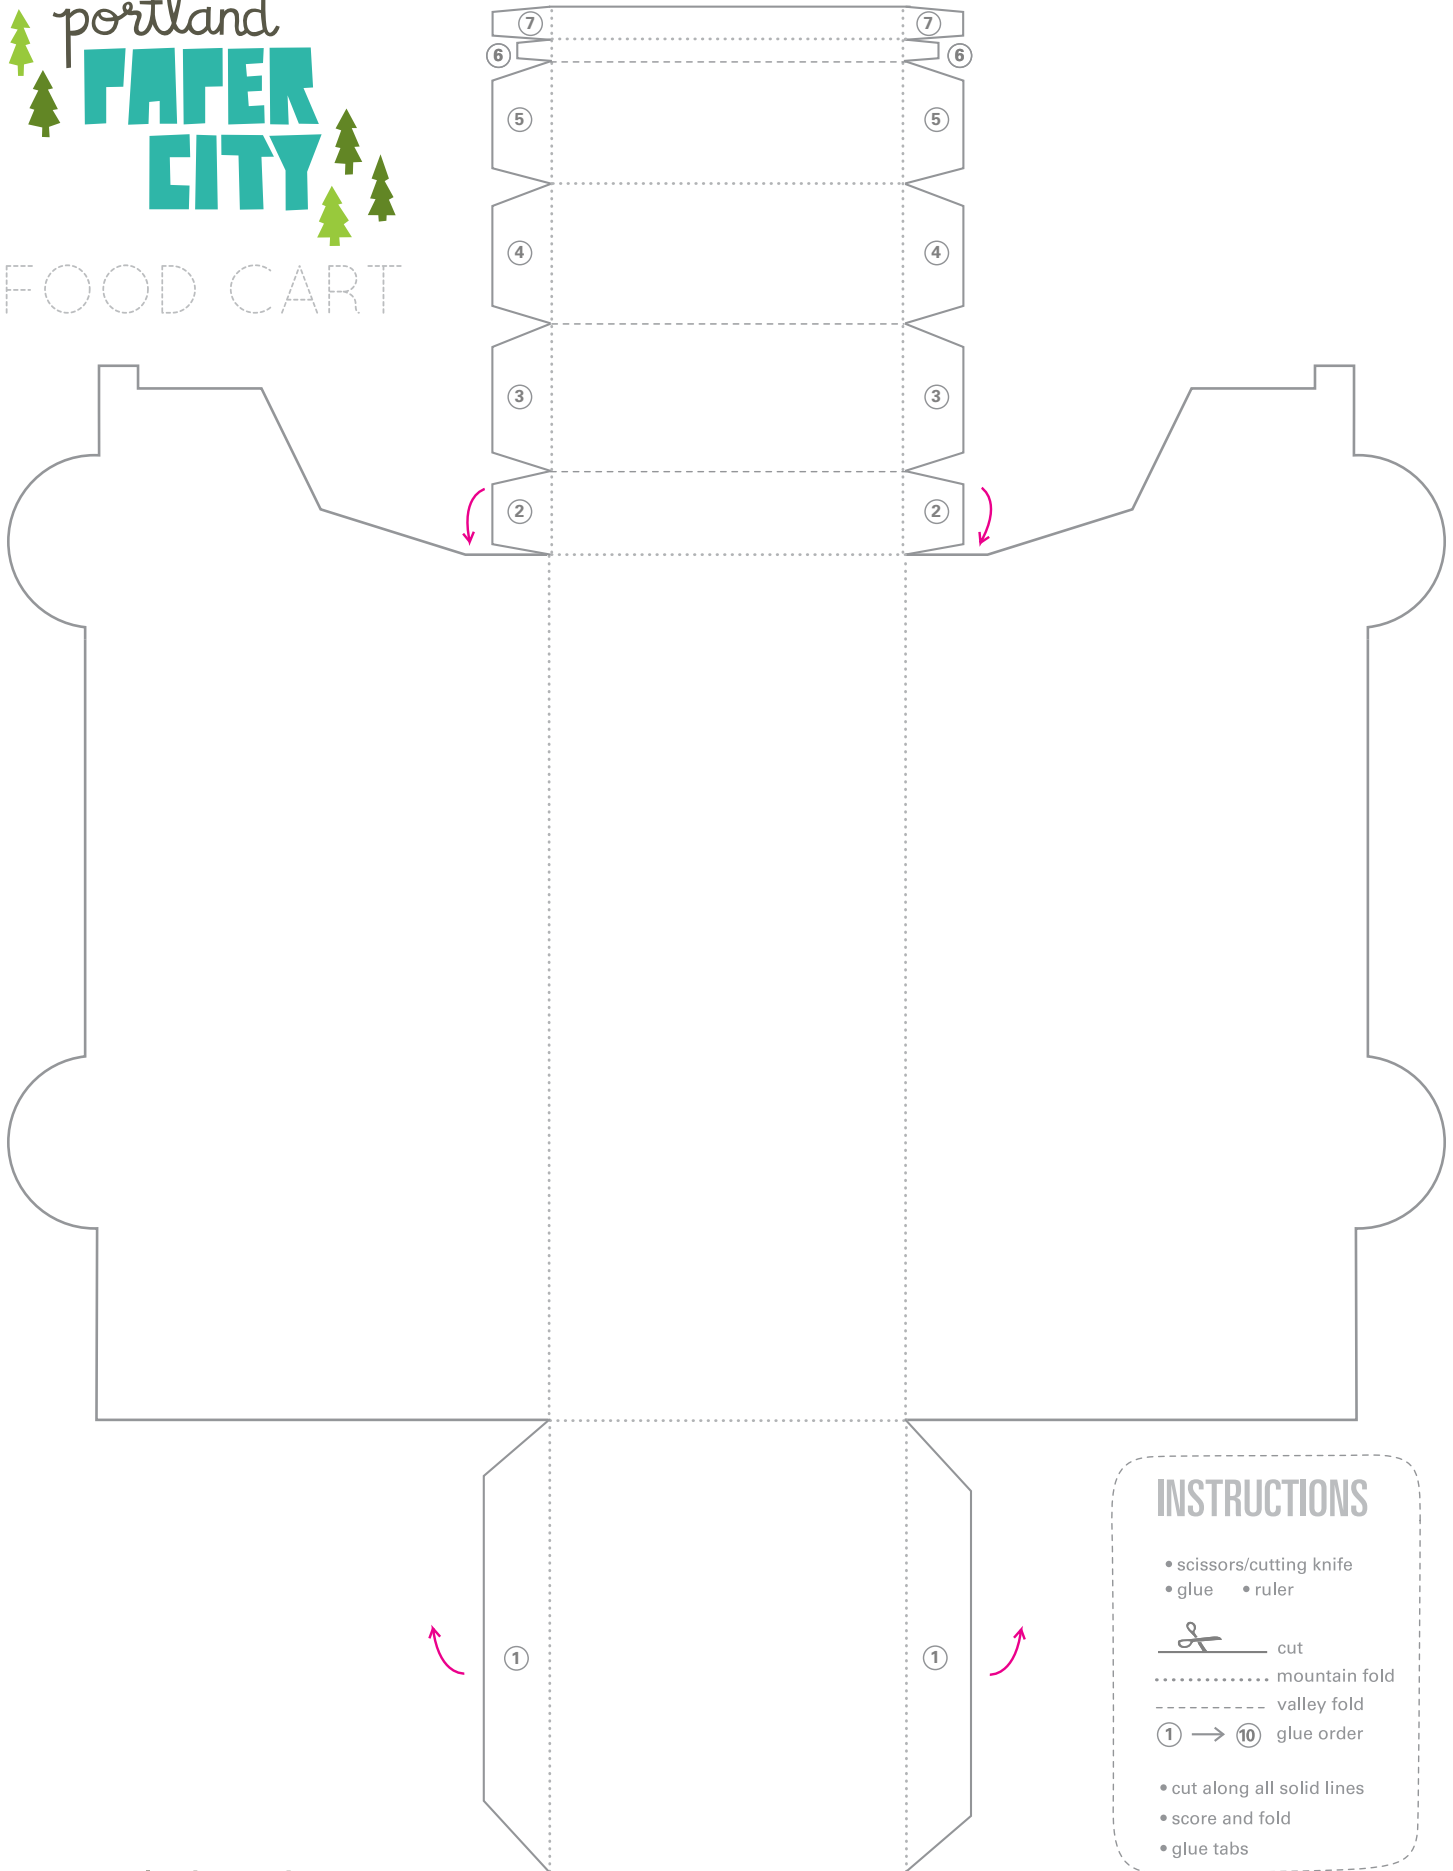

portland  
**PAPER  
 CITY**  
 FOOD CART

FRONT

**INSTRUCTIONS**

- scissors/cutting knife
- glue • ruler

 cut

..... mountain fold

..... valley fold

① → ⑩ glue order

- cut along all solid lines
- score and fold
- glue tabs