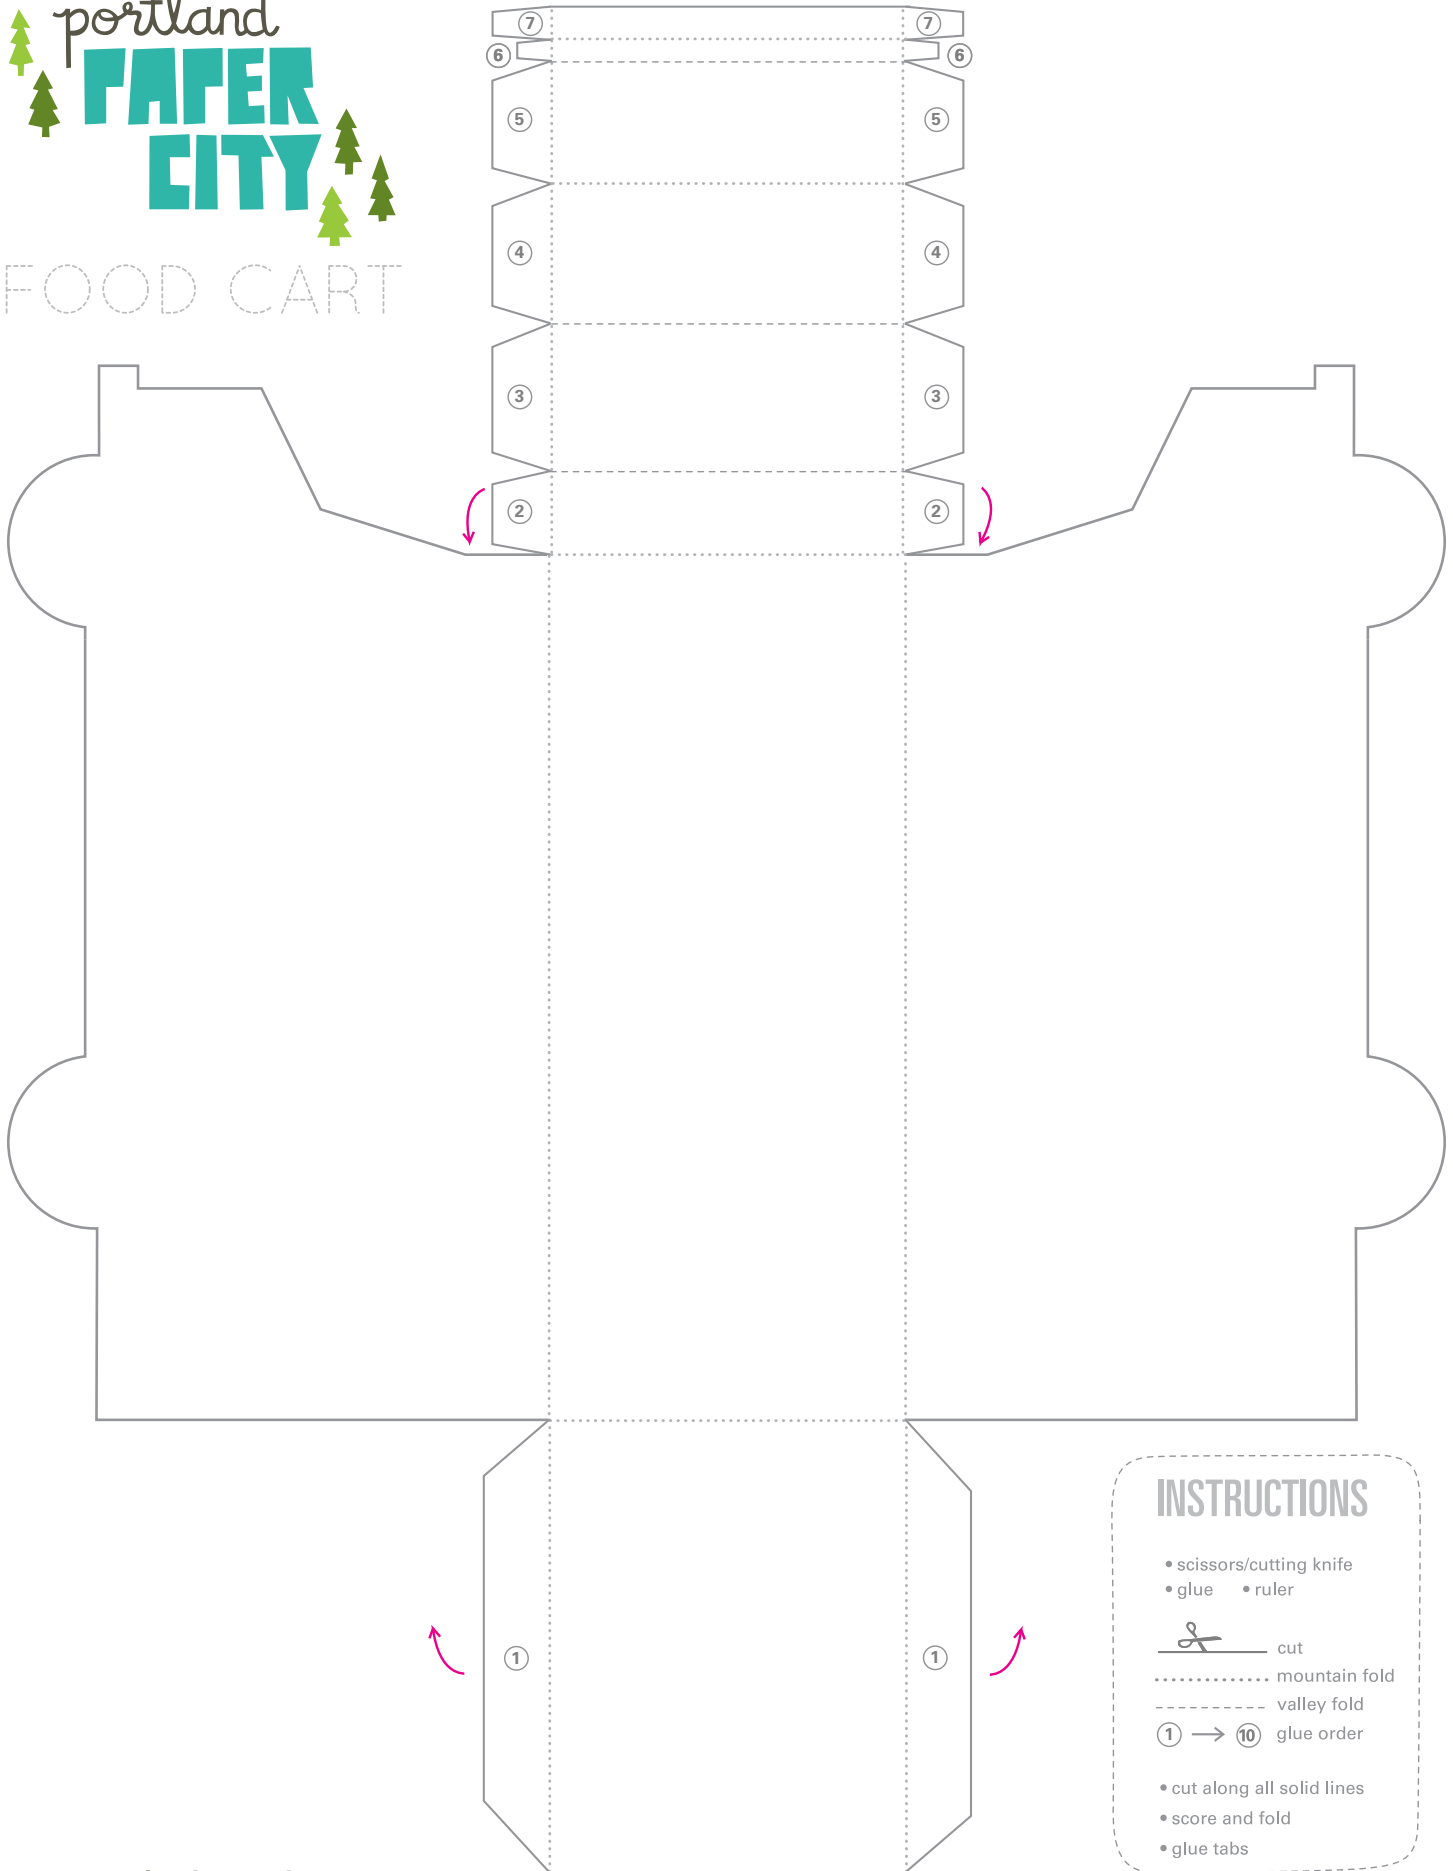

portland
**PAPER
 CITY**
 FOOD CART

FRONT

INSTRUCTIONS

- scissors/cutting knife
- glue • ruler

 cut

..... mountain fold

----- valley fold

① → ⑩ glue order

- cut along all solid lines
- score and fold
- glue tabs